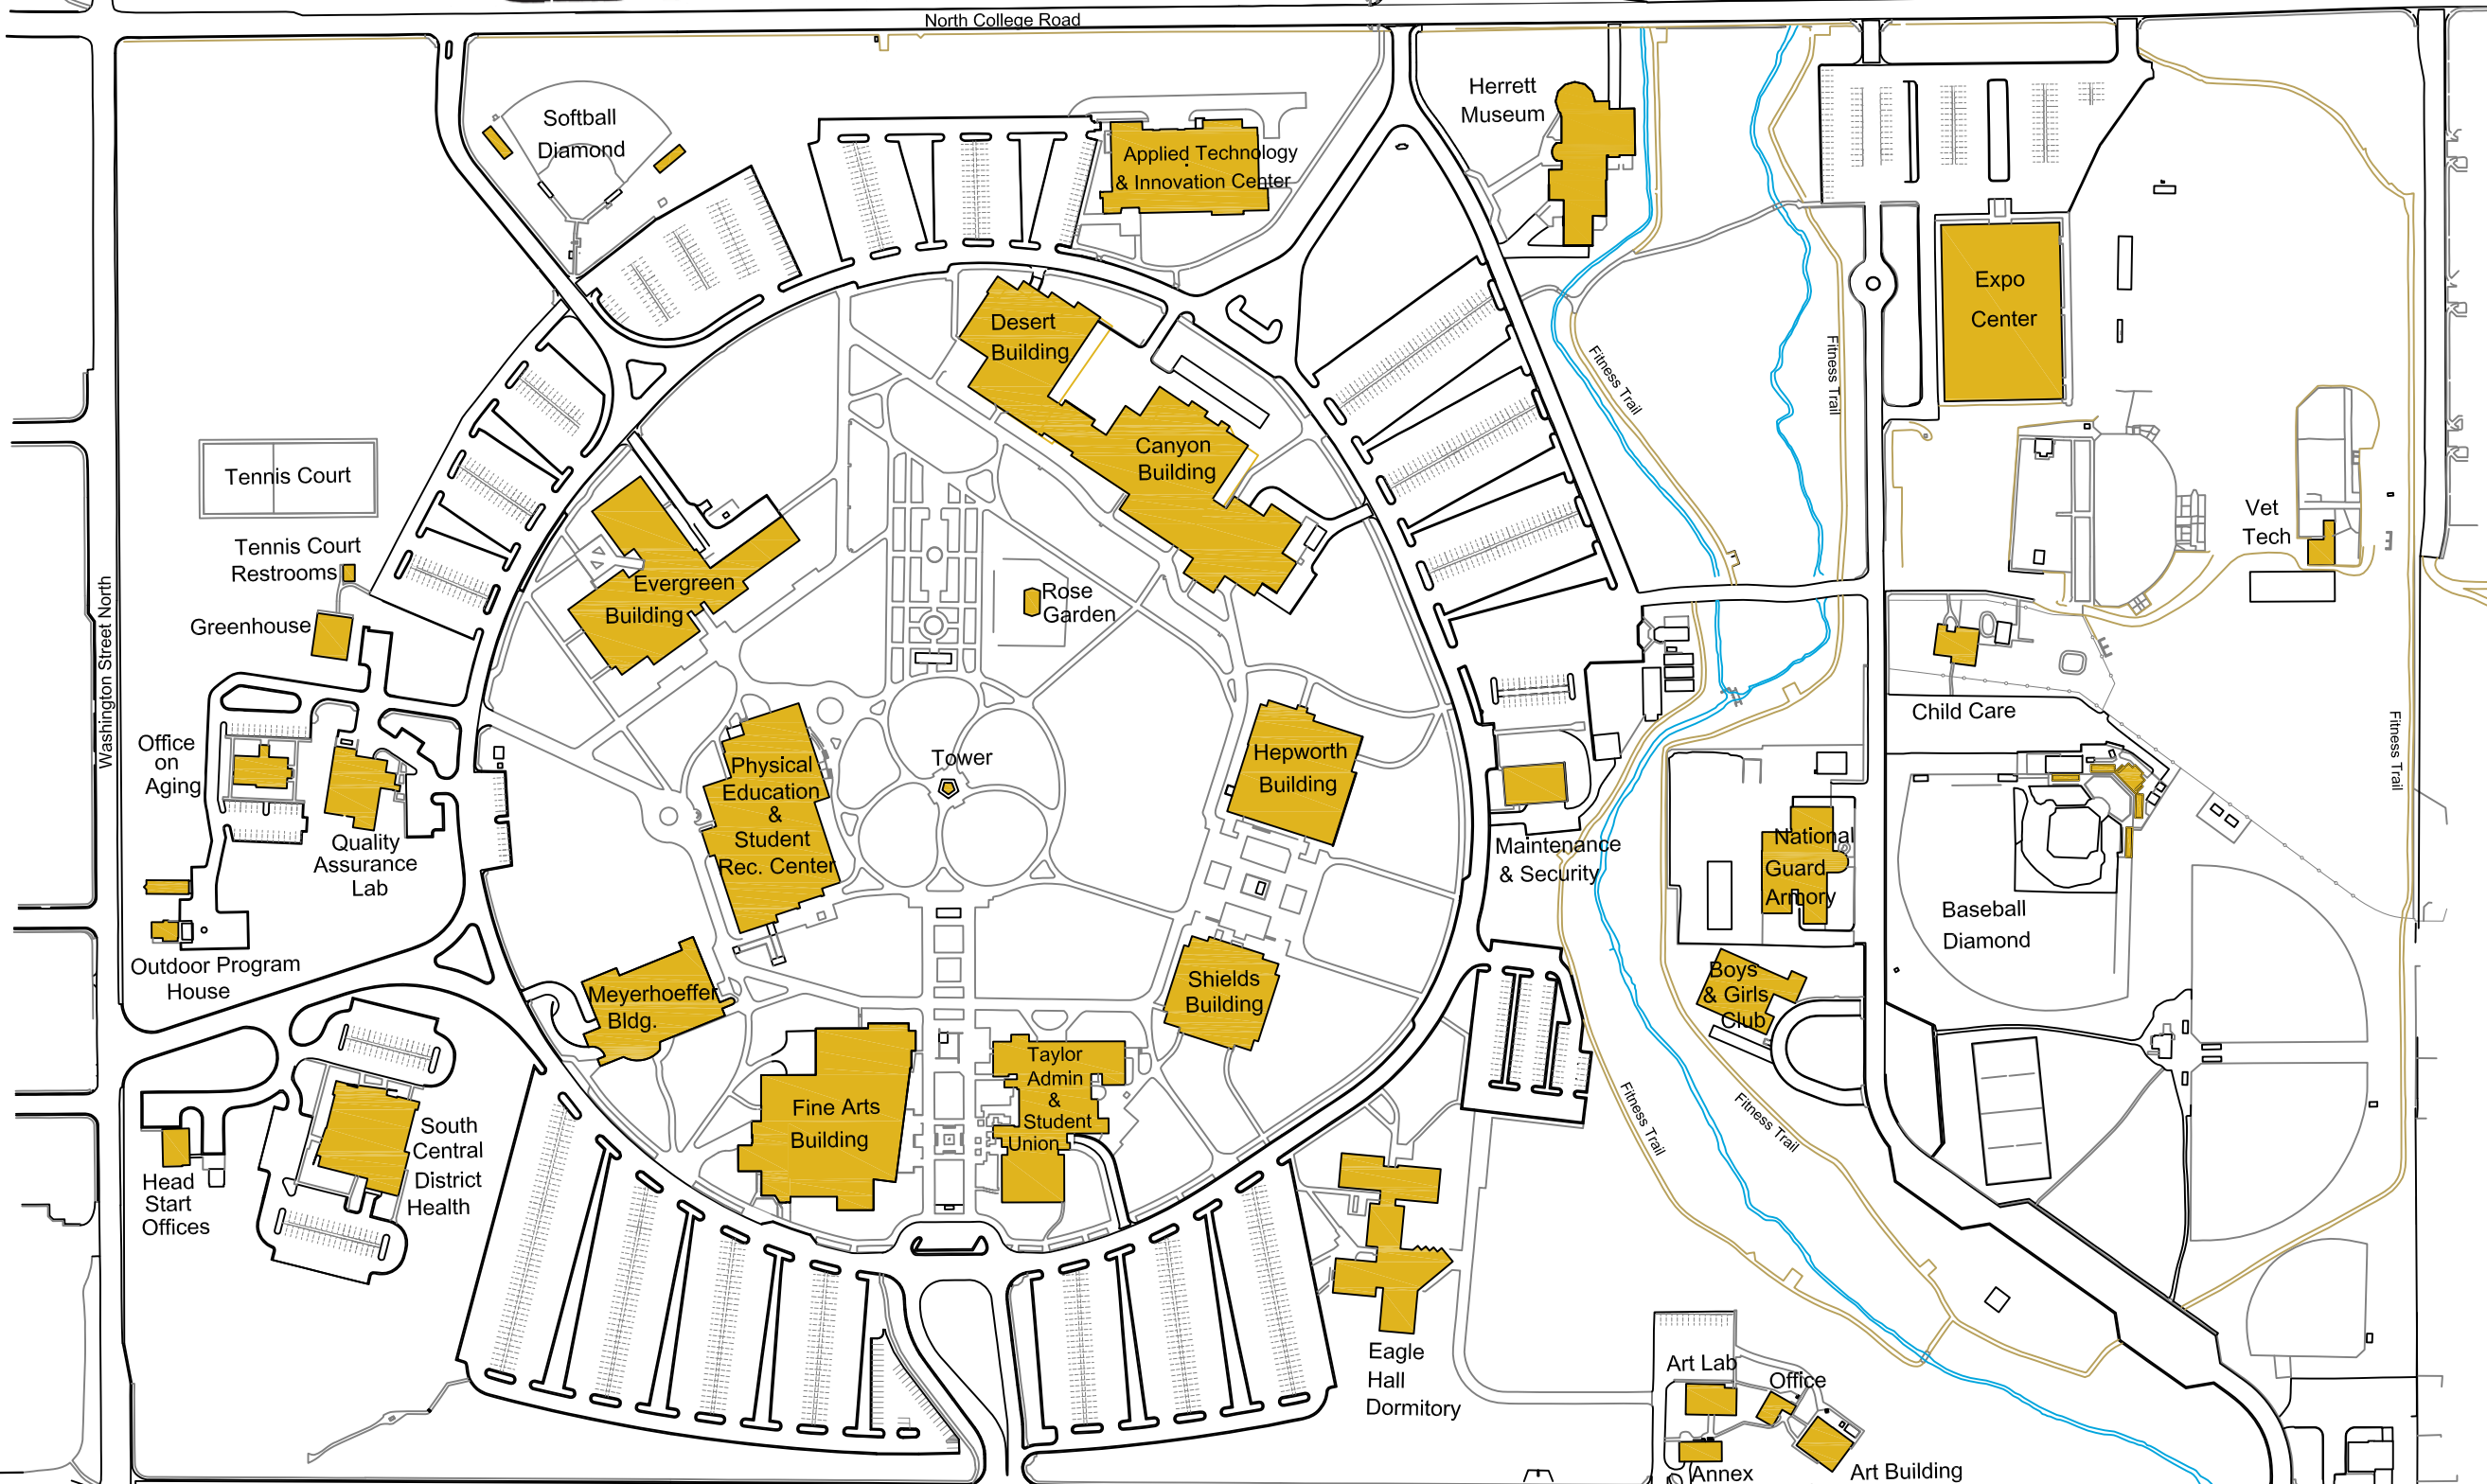

CS COLLEGE OF SOUTHERN IDAHO

Falls Avenue W.

Falls Ave. E.

March 2014

EAGLE VIEW APARTMENTS

Early Childhood Learning Lab